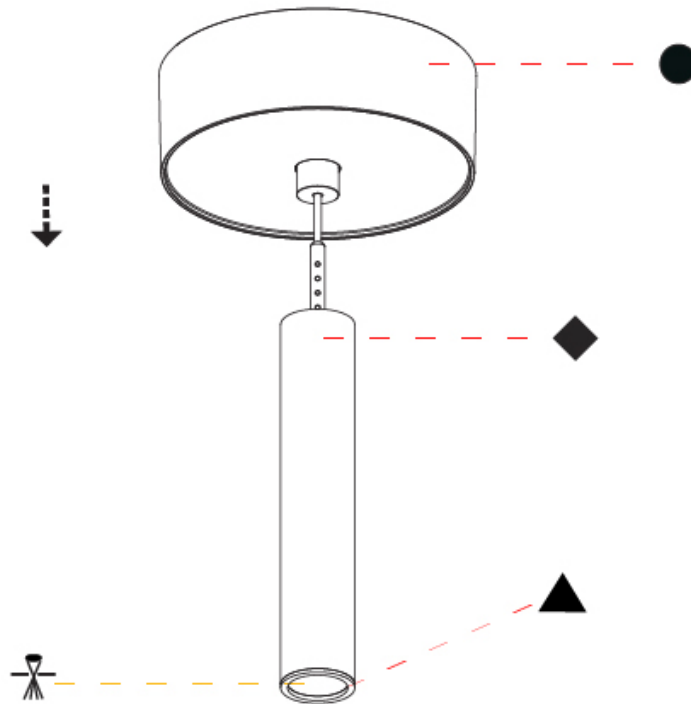

Shape: Cylinder
 Diameter (mm): 28
 Diameter (in): 1 1/8
 Height (mm): 150
 Height (in): 11 13/16
 Max. Overall Height (mm): 2150
 Max. Overall Height (in): 84 5/8
 Light Distribution: Downlight
 Weight (kg): 0.422
 Weight (lbs): 0.93
 Diffuser: Shine Ring - Opal / Yellow / Orange / Red / Blue / Green
 Fixture Finish: SSR / BKV / CWI / CRY / HAB / UFT / ITA / RUA / FTG / MYG / LOD / PUS / FRO / FUP / KIA / POP / BLS / SPG / MEY / GOH / GUM / CHC / COM / ABZ / JAG / OBR / MOS / ROR
 Fixture Material: Aluminum
 Cable Details: 2000mm or 4000mm Cable - Color 01 to 10

OPTICAL

Optic°: 24 / 32 / 58

RATINGS AND CERTIFICATIONS

Certified By: Certified for North American Standards
 IP rating: IP20

HANGOVER PLUG SHINE MONOPOINT SURFACE CANOPY SUSPENSION

A30847-

PROJECT
TYPE
SPECIFIER
QUANTITY
DATE

A

PROJECT
TYPE
SPECIFIER
QUANTITY
DATE

HANGOVER PLUG SHINE MONOPOINT SURFACE CANOPY SUSPENSION

A30848-

base number	Color Temperature	Finishes (Diamond)	Finishes (Triangle)	Finishes (Circle)	Lens Options	Shine Ring	Cable Options
-------------	-------------------	--------------------	---------------------	-------------------	--------------	------------	---------------

Shape: Cylinder
 Diameter (mm): 28
 Diameter (in): 1 1/8
 Height (mm): 300
 Height (in): 11 13/16
 Max. Overall Height (mm): 2300
 Max. Overall Height (in): 90 7/16
 Light Distribution: Downlight
 Weight (kg): 0.63
 Weight (lbs): 1.39
 Diffuser: Shine Ring - Opal / Yellow / Orange / Red / Blue / Green
 Fixture Finish: SSR / BKV / CWI / CRY / HAB / UFT / ITA / RUA / FTG / MYG / LOD / PUS / FRO / FUP / KIA / POP / BLS / SPG / MEY / GOH / GUM / CHC / COM / ABZ / JAG / OBR / MOS / ROR
 Fixture Material: Aluminum
 Cable Details: 2000mm or 4000mm Black Cable