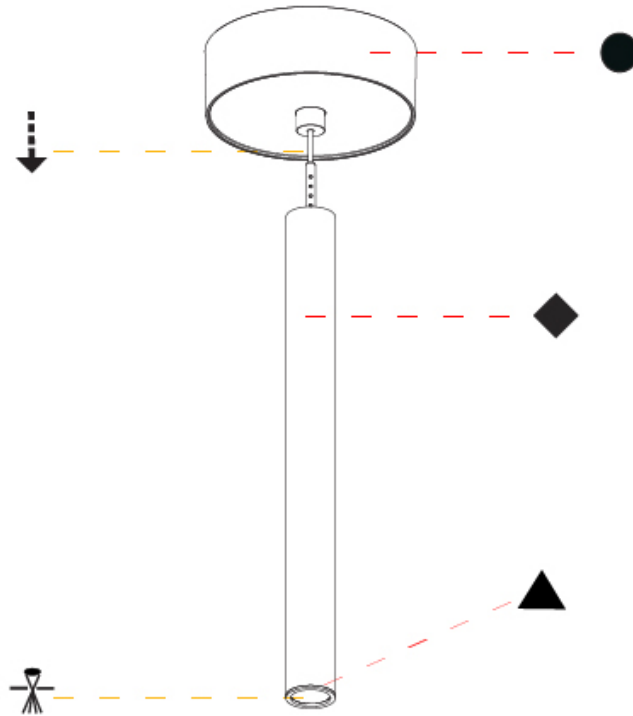

Shape: Cylinder
 Diameter (mm): 28
 Diameter (in): 1 1/8
 Height (mm): 150
 Height (in): 11 13/16
 Max. Overall Height (mm): 2150
 Max. Overall Height (in): 84 5/8
 Light Distribution: Downlight
 Weight (kg): 0.422
 Weight (lbs): 0.93
 Diffuser: Shine Ring - Opal / Yellow / Orange / Red / Blue / Green
 Fixture Finish: SSR / BKV / CWI / CRY / HAB / LAG / UFT / ITA / RUA / RUR / MIC / FTG / MYG / TWT / LOD / PUS / FRO / FUP / KIA / POP / BLS / SPG / MEY / GOH / GUM / CHC / COM / ABZ / JAG / OBR / MOS / ROR
 Fixture Material: Aluminum
 Cable Details: 2000mm or 4000mm Cable - Color 01 to 10

Shape: Cylinder
 Diameter (mm): 28
 Diameter (in): 1 1/8
 Height (mm): 300
 Height (in): 11 13/16
 Max. Overall Height (mm): 2300
 Max. Overall Height (in): 90 7/16
 Light Distribution: Downlight
 Weight (kg): 0.63
 Weight (lbs): 1.39
 Diffuser: Shine Ring - Opal / Yellow / Orange / Red / Blue / Green
 Fixture Finish: SSR / BKV / CWI / CRY / HAB / LAG / UFT / ITA / RUA / RUR / MIC / FTG / MYG / TWT / LOD / PUS / FRO / FUP / KIA / POP / BLS / SPG / MEY / GOH / GUM / CHC / COM / ABZ / JAG / OBR / MOS / ROR
 Fixture Material: Aluminum
 Cable Details: 2000mm or 4000mm Black Cable

OPTICAL

Optic°: 24 / 32 / 58

RATINGS AND CERTIFICATIONS

Certified By: Certified for North American Standards
 IP rating: IP20

HANGOVER PLUG SHINE MONOPOINT SURFACE CANOPY SUSPENSION

A30848-

PROJECT
TYPE
SPECIFIER
QUANTITY
DATE

Shape: Cylinder
 Diameter (mm): 28
 Diameter (in): 1 1/8
 Height (mm): 450
 Height (in): 17 11/16
 Max. Overall Height (mm): 2450
 Max. Overall Height (in): 96 7/16
 Light Distribution: Downlight
 Weight (kg): 0.64
 Weight (lbs): 1.41
 Diffuser: Shine Ring - Opal / Yellow / Orange / Red / Blue / Green
 Fixture Finish: SSR / BKV / CWI / CRY / HAB / LAG / UFT / ITA / RUA / RUR / MIC / FTG / MYG / TWT / LOD / PUS / FRO / FUP / KIA / POP / BLS / SPG / MEY / GOH / GUM / CHC / COM / ABZ / JAG / OBR / MOS / ROR
 Fixture Material: Aluminum
 Cable Details: 2000mm or 4000mm Black Cable