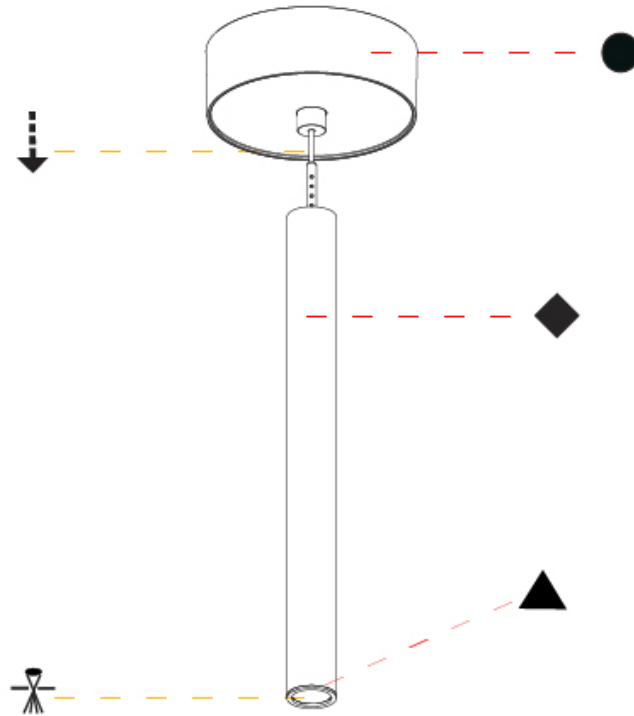

Shape: Cylinder
 Diameter (mm): 28
 Diameter (in): 1 1/8
 Height (mm): 150
 Height (in): 11 13/16
 Max. Overall Height (mm): 2150
 Max. Overall Height (in): 84 5/8
 Light Distribution: Downlight
 Weight (kg): 0.422
 Weight (lbs): 0.93
 Diffuser: Shine Ring - Opal / Yellow / Orange / Red / Blue / Green
 Fixture Finish: SSR / BKV / CWI / CRY / HAB / UFT / ITA / RUA / FTG / MYG / LOD / PUS / FRO / FUP / KIA / POP / BLS / SPG / MEY / GOH / GUM / CHC / COM / ABZ / JAG / OBR / MOS / ROR
 Fixture Material: Aluminum
 Cable Details: 2000mm or 4000mm Cable - Color 01 to 10

Shape: Cylinder
 Diameter (mm): 28
 Diameter (in): 1 1/8
 Height (mm): 300
 Height (in): 11 13/16
 Max. Overall Height (mm): 2300
 Max. Overall Height (in): 90 7/16
 Light Distribution: Downlight
 Weight (kg): 0.63
 Weight (lbs): 1.39
 Diffuser: Shine Ring - Opal / Yellow / Orange / Red / Blue / Green
 Fixture Finish: SSR / BKV / CWI / CRY / HAB / UFT / ITA / RUA / FTG / MYG / LOD / PUS / FRO / FUP / KIA / POP / BLS / SPG / MEY / GOH / GUM / CHC / COM / ABZ / JAG / OBR / MOS / ROR
 Fixture Material: Aluminum
 Cable Details: 2000mm or 4000mm Black Cable

OPTICAL

Optic°: 24 / 32 / 58

RATINGS AND CERTIFICATIONS

Certified By: Certified for North American Standards
 IP rating: IP20

HANGOVER PLUG SHINE MONOPOINT SURFACE CANOPY SUSPENSION

A30848-

PROJECT
TYPE
SPECIFIER
QUANTITY
DATE

Shape: Cylinder
 Diameter (mm): 28
 Diameter (in): 1 1/8
 Height (mm): 450
 Height (in): 17 11/16
 Max. Overall Height (mm): 2450
 Max. Overall Height (in): 96 7/16
 Light Distribution: Downlight
 Weight (kg): 0.64
 Weight (lbs): 1.41
 Diffuser: Shine Ring - Opal / Yellow / Orange / Red / Blue / Green
 Fixture Finish: SSR / BKV / CWI / CRY / HAB / UFT / ITA / RUA / FTG / MYG / LOD / PUS / FRO / FUP / KIA / POP / BLS / SPG / MEY / GOH / GUM / CHC / COM / ABZ / JAG / OBR / MOS / ROR
 Fixture Material: Aluminum
 Cable Details: 2000mm or 4000mm Black Cable